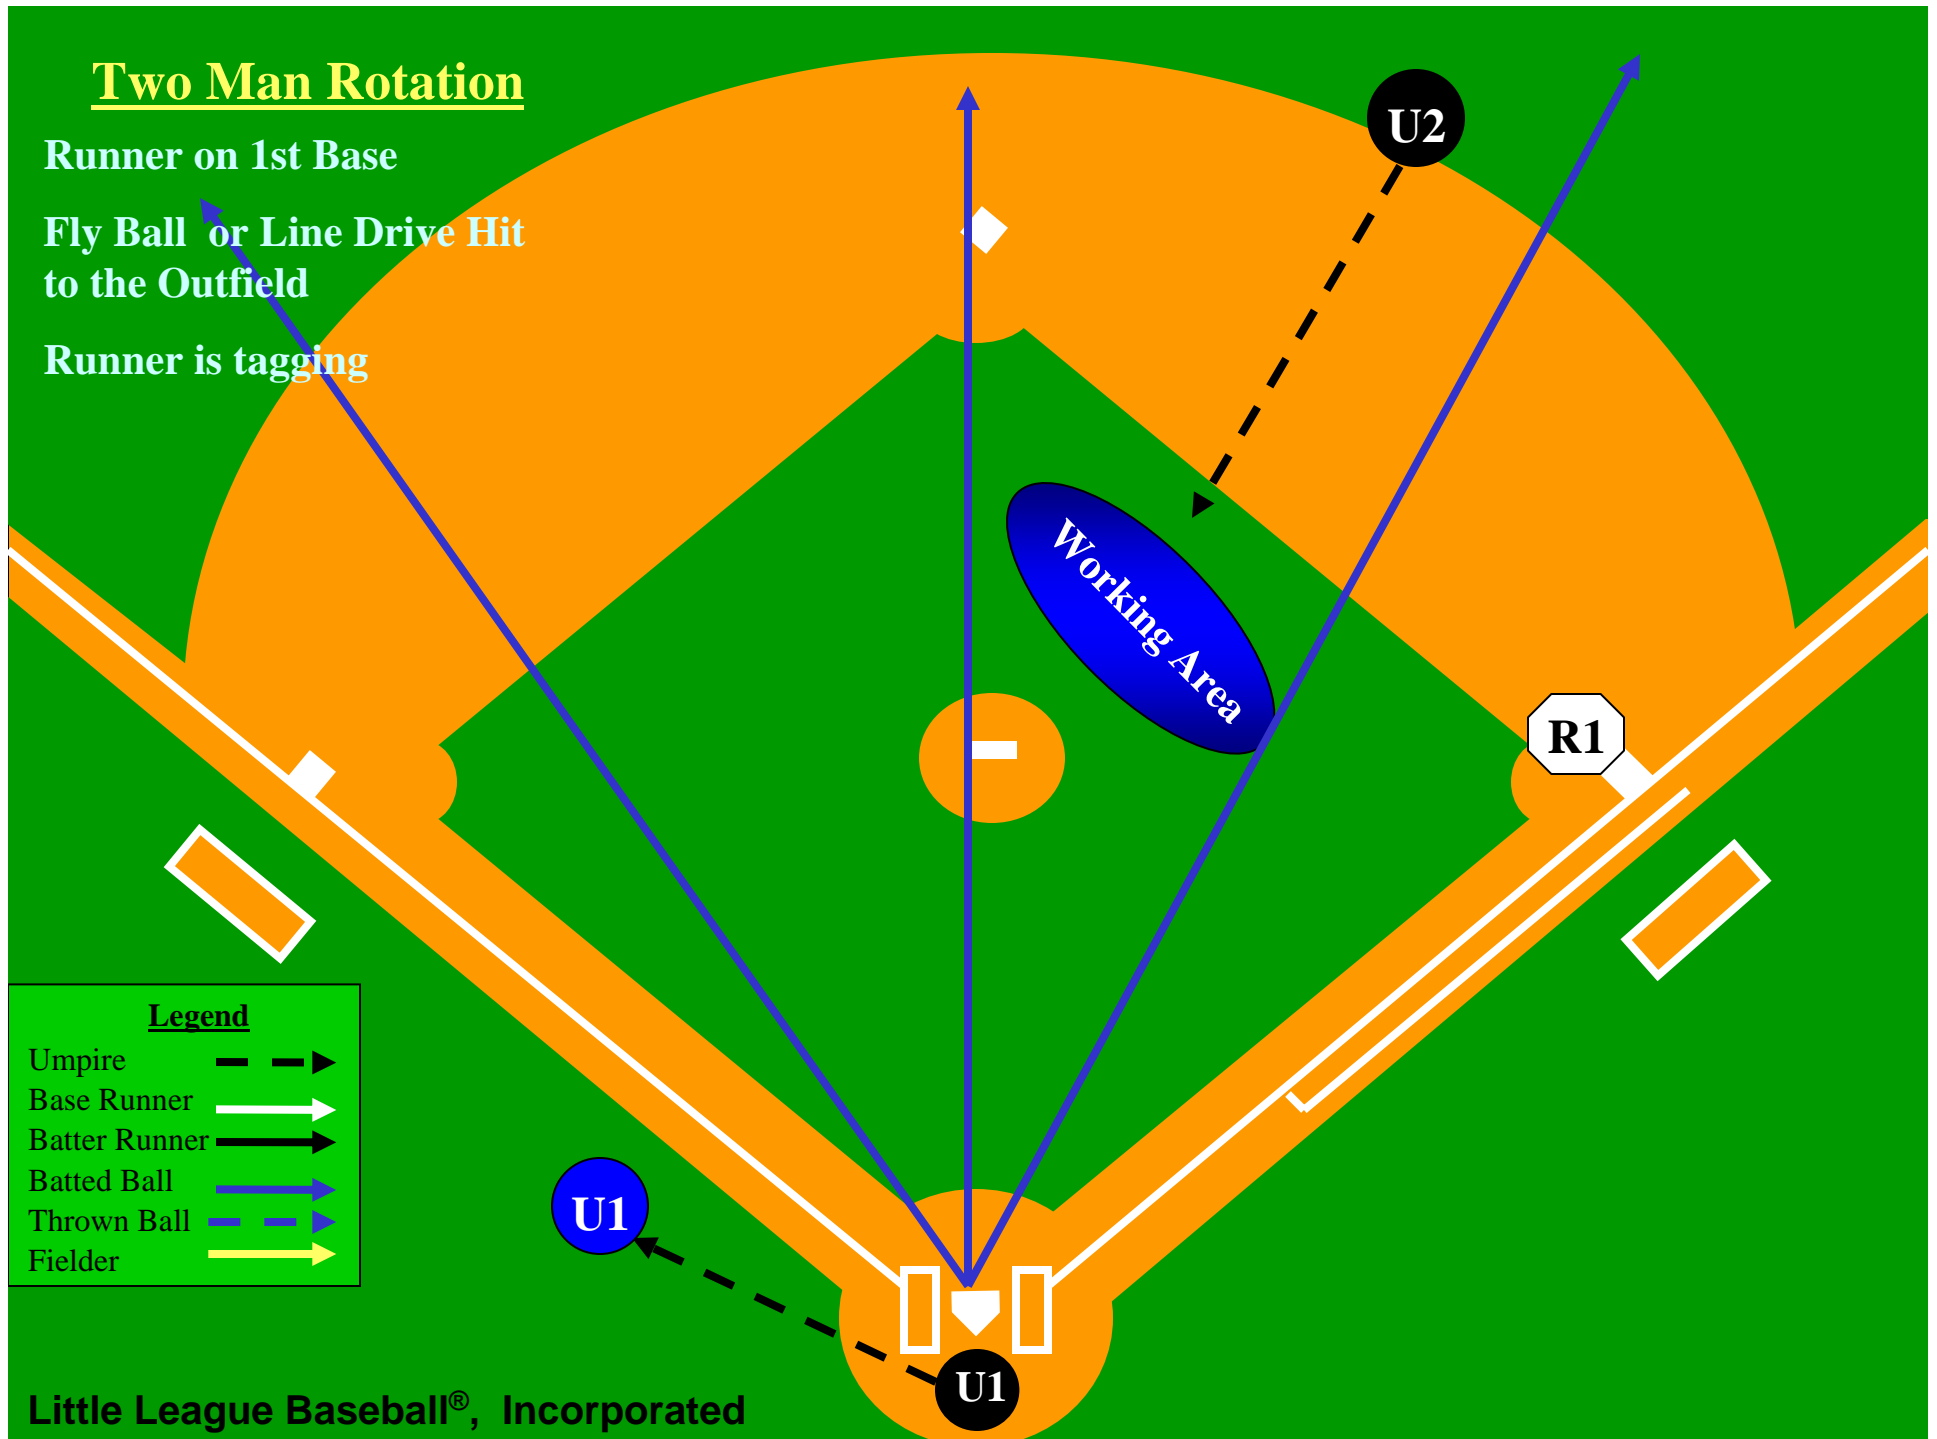

## Two Man Rotation

Runner on 1st Base

Fly Ball or Line Drive Hit  
to the Outfield

Runner is tagging

Legend	
Umpire	--->
Base Runner	—>
Batter Runner	—>
Batted Ball	—>
Thrown Ball	—>
Fielder	—>

## Two Man Rotation

Runner on 1st Base

Fly Ball or Line Drive Hit  
to the Outfield

Runner is tagging