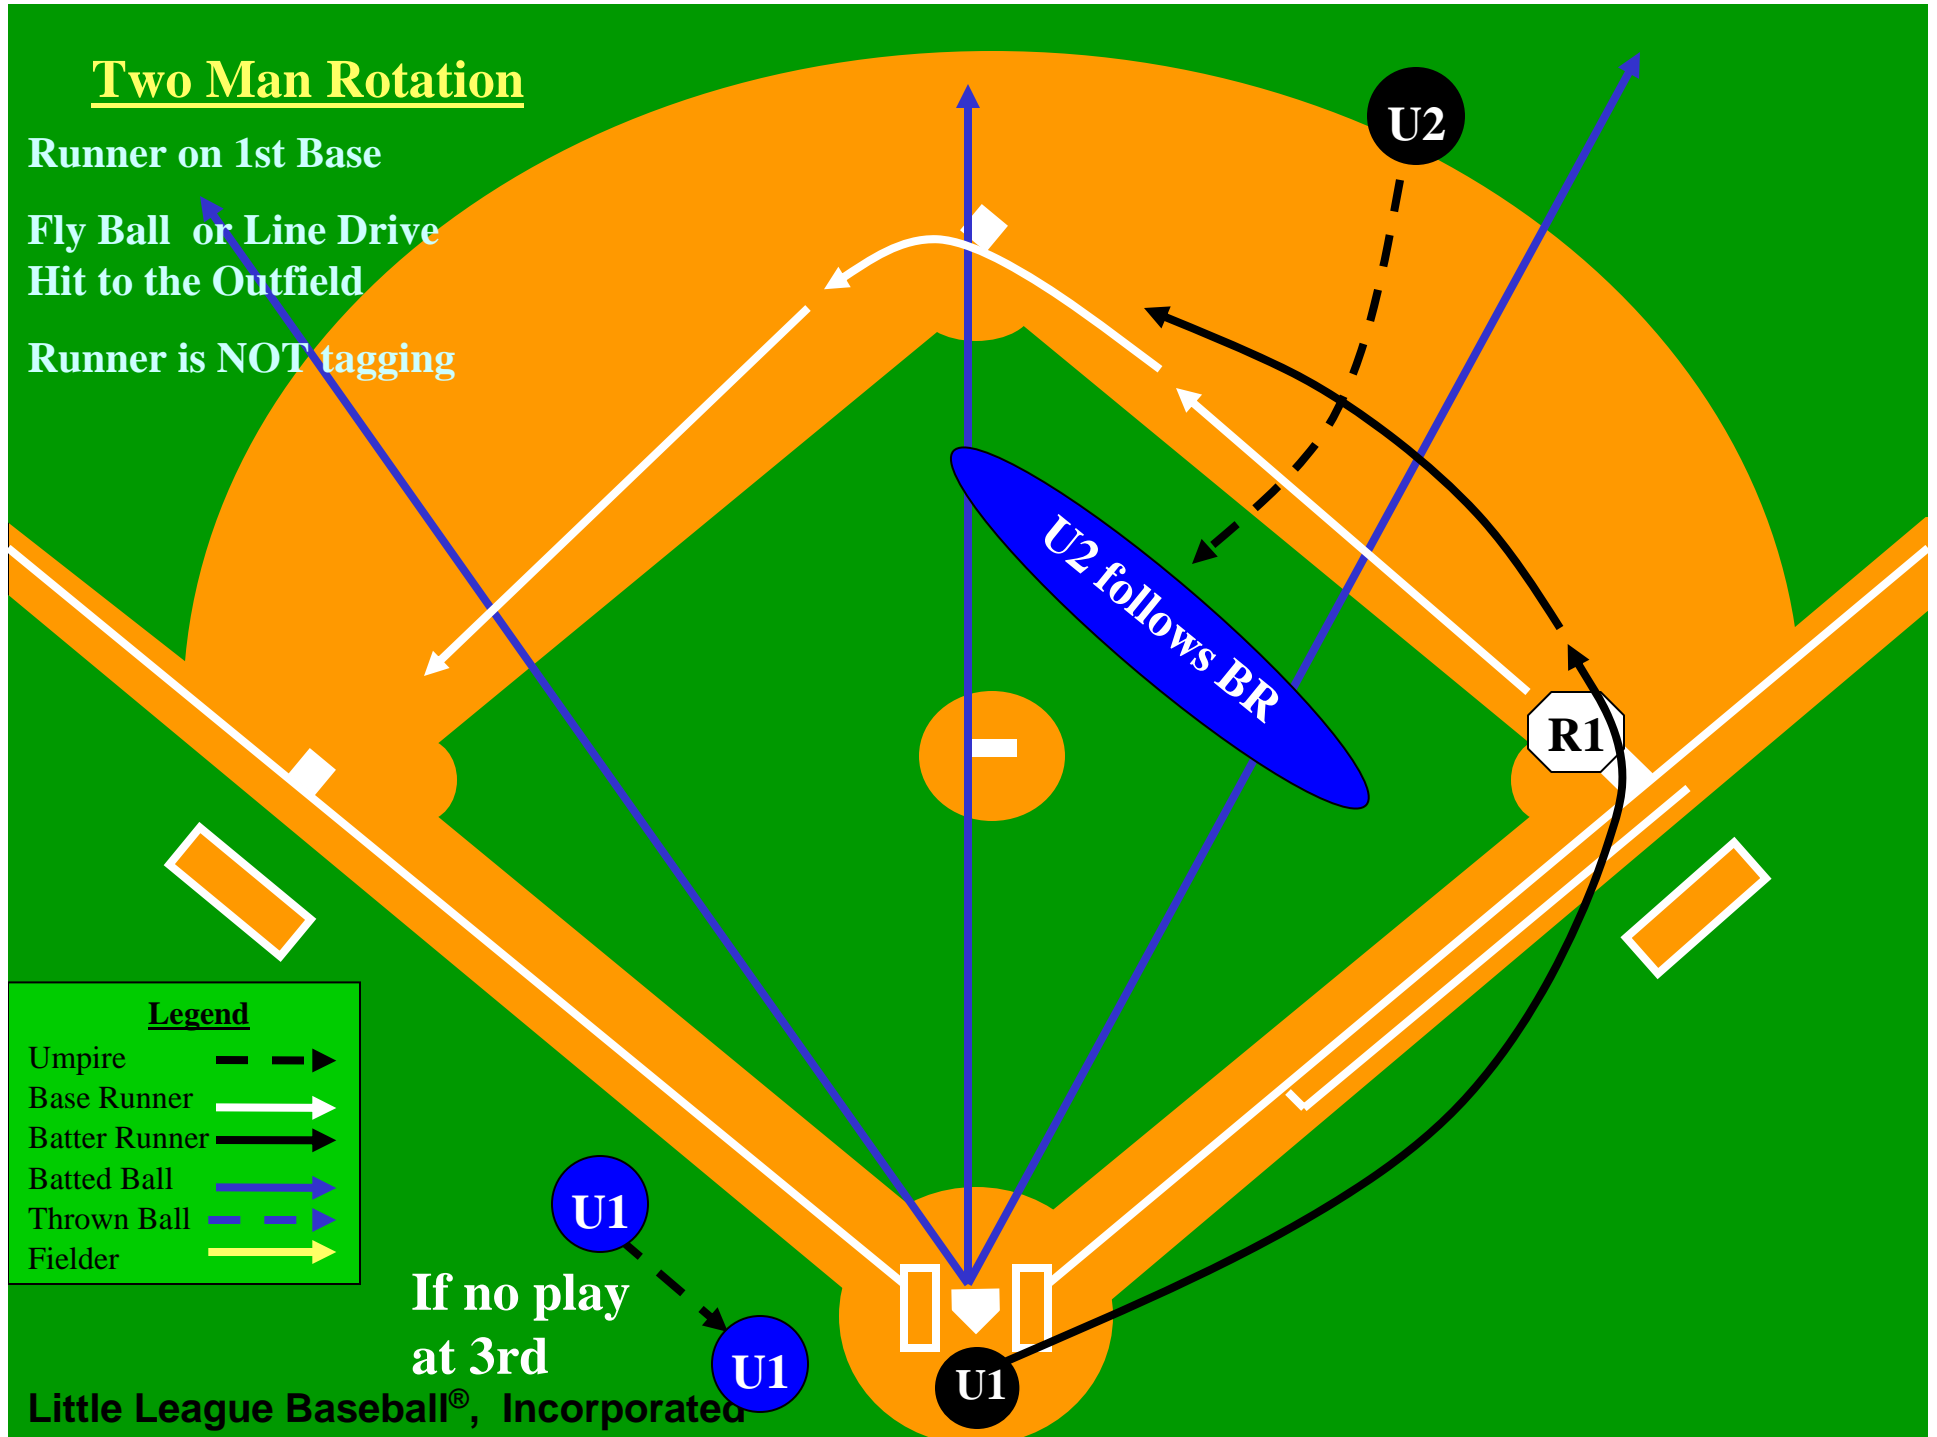

Two Man Rotation

Runner on 1st Base

Fly Ball or Line Drive
Hit to the Outfield

Runner is NOT tagging