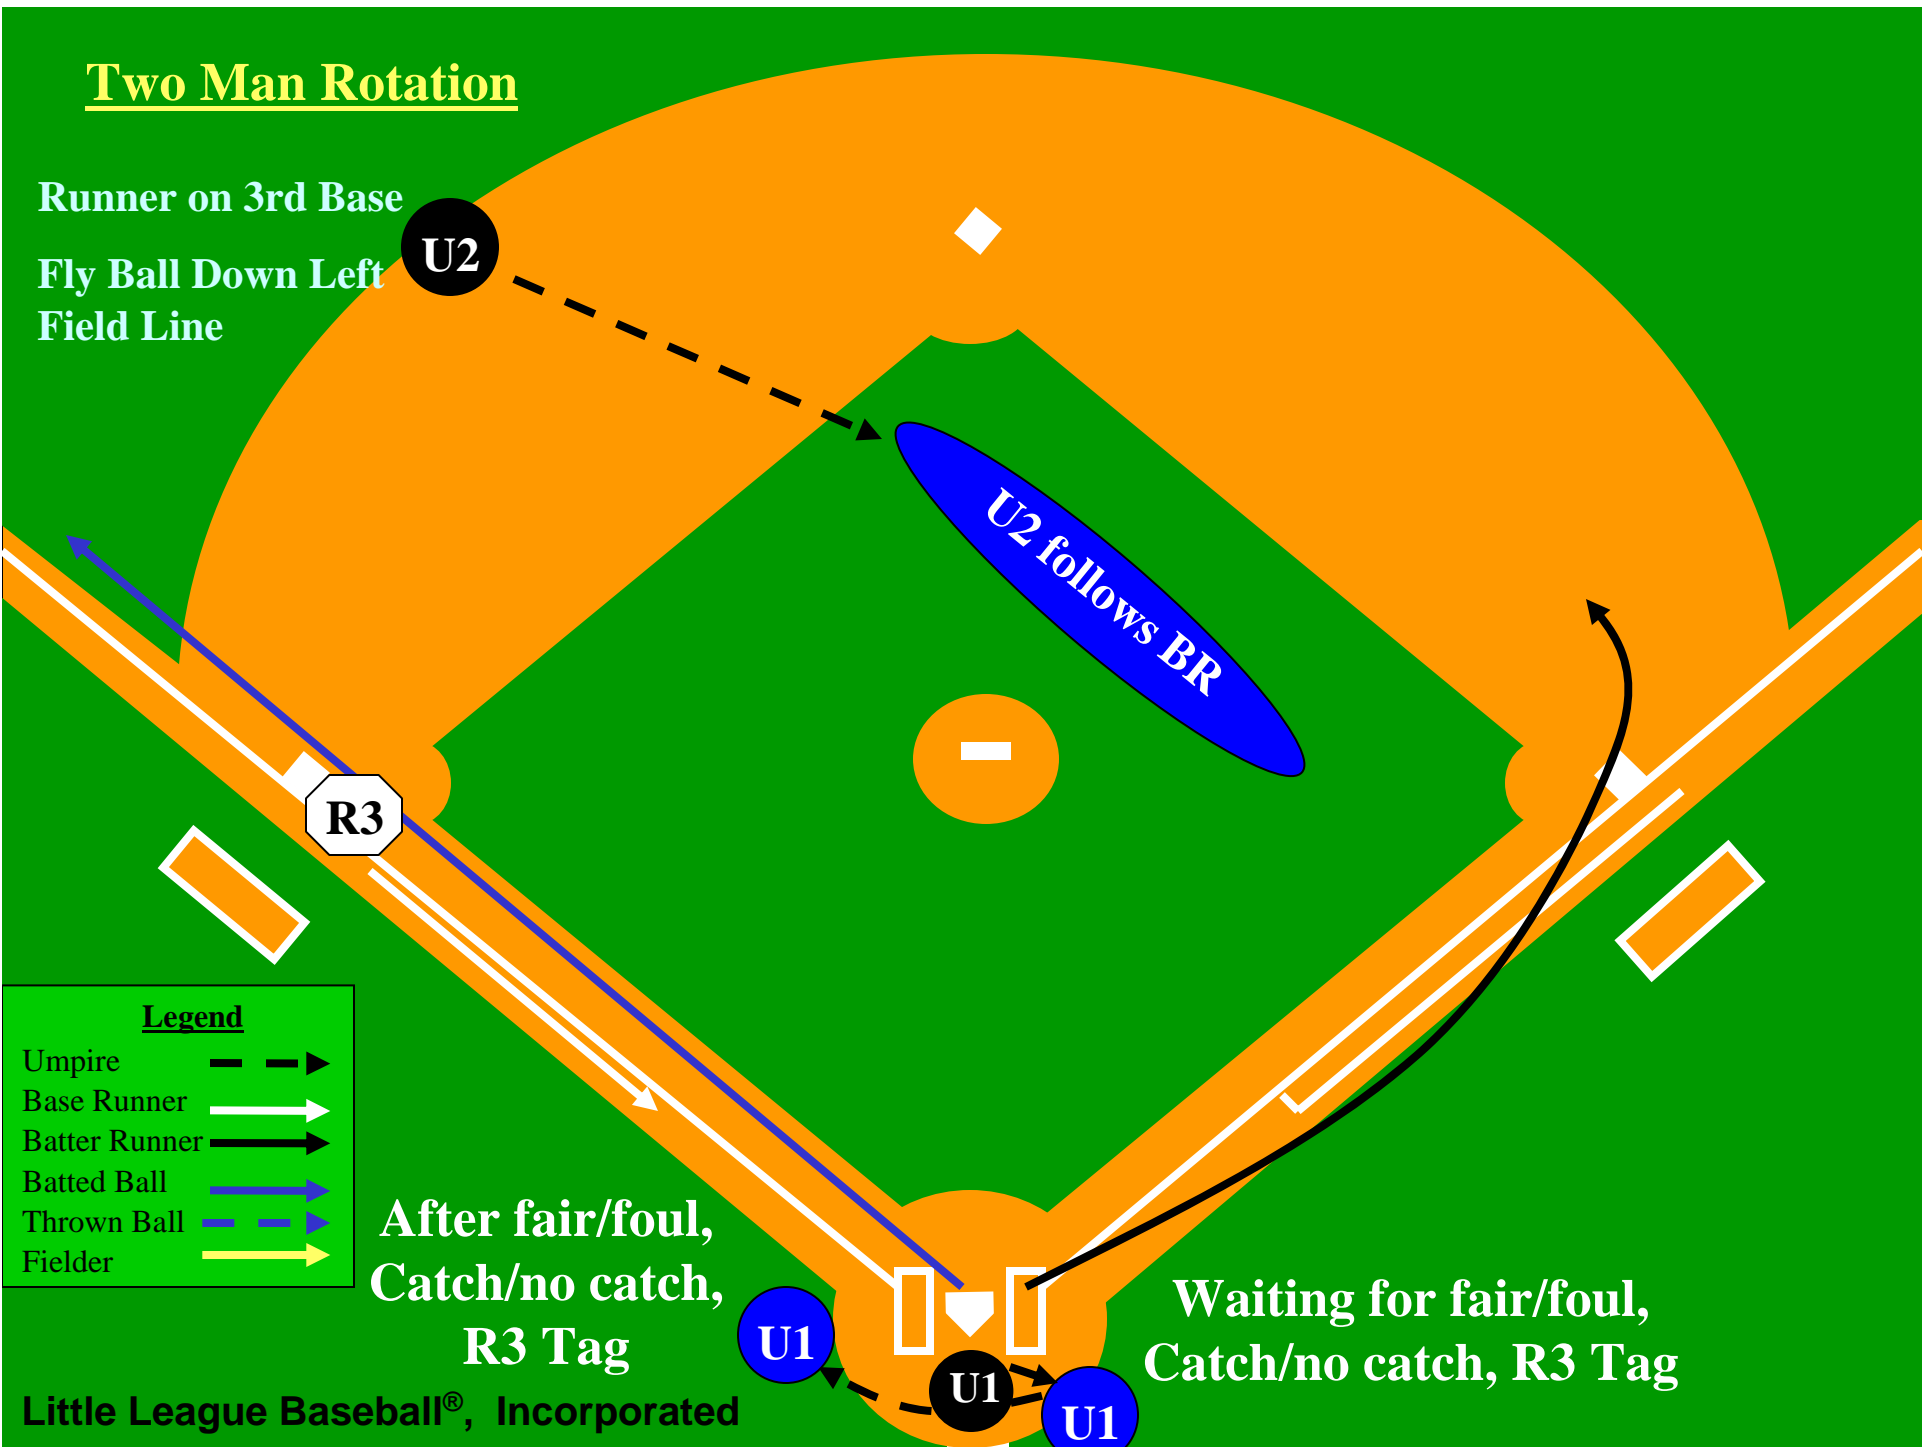

Two Man Rotation

Runner on 3rd Base
Fly Ball Down Left
Field Line

U2

U2 follows BR

R3

Legend	
Umpire	--->
Base Runner	—>
Batter Runner	—>
Batted Ball	—>
Thrown Ball	—>
Fielder	—>

After fair/foul,
Catch/no catch,
R3 Tag

Waiting for fair/foul,
Catch/no catch, R3 Tag

U1

U1

U1