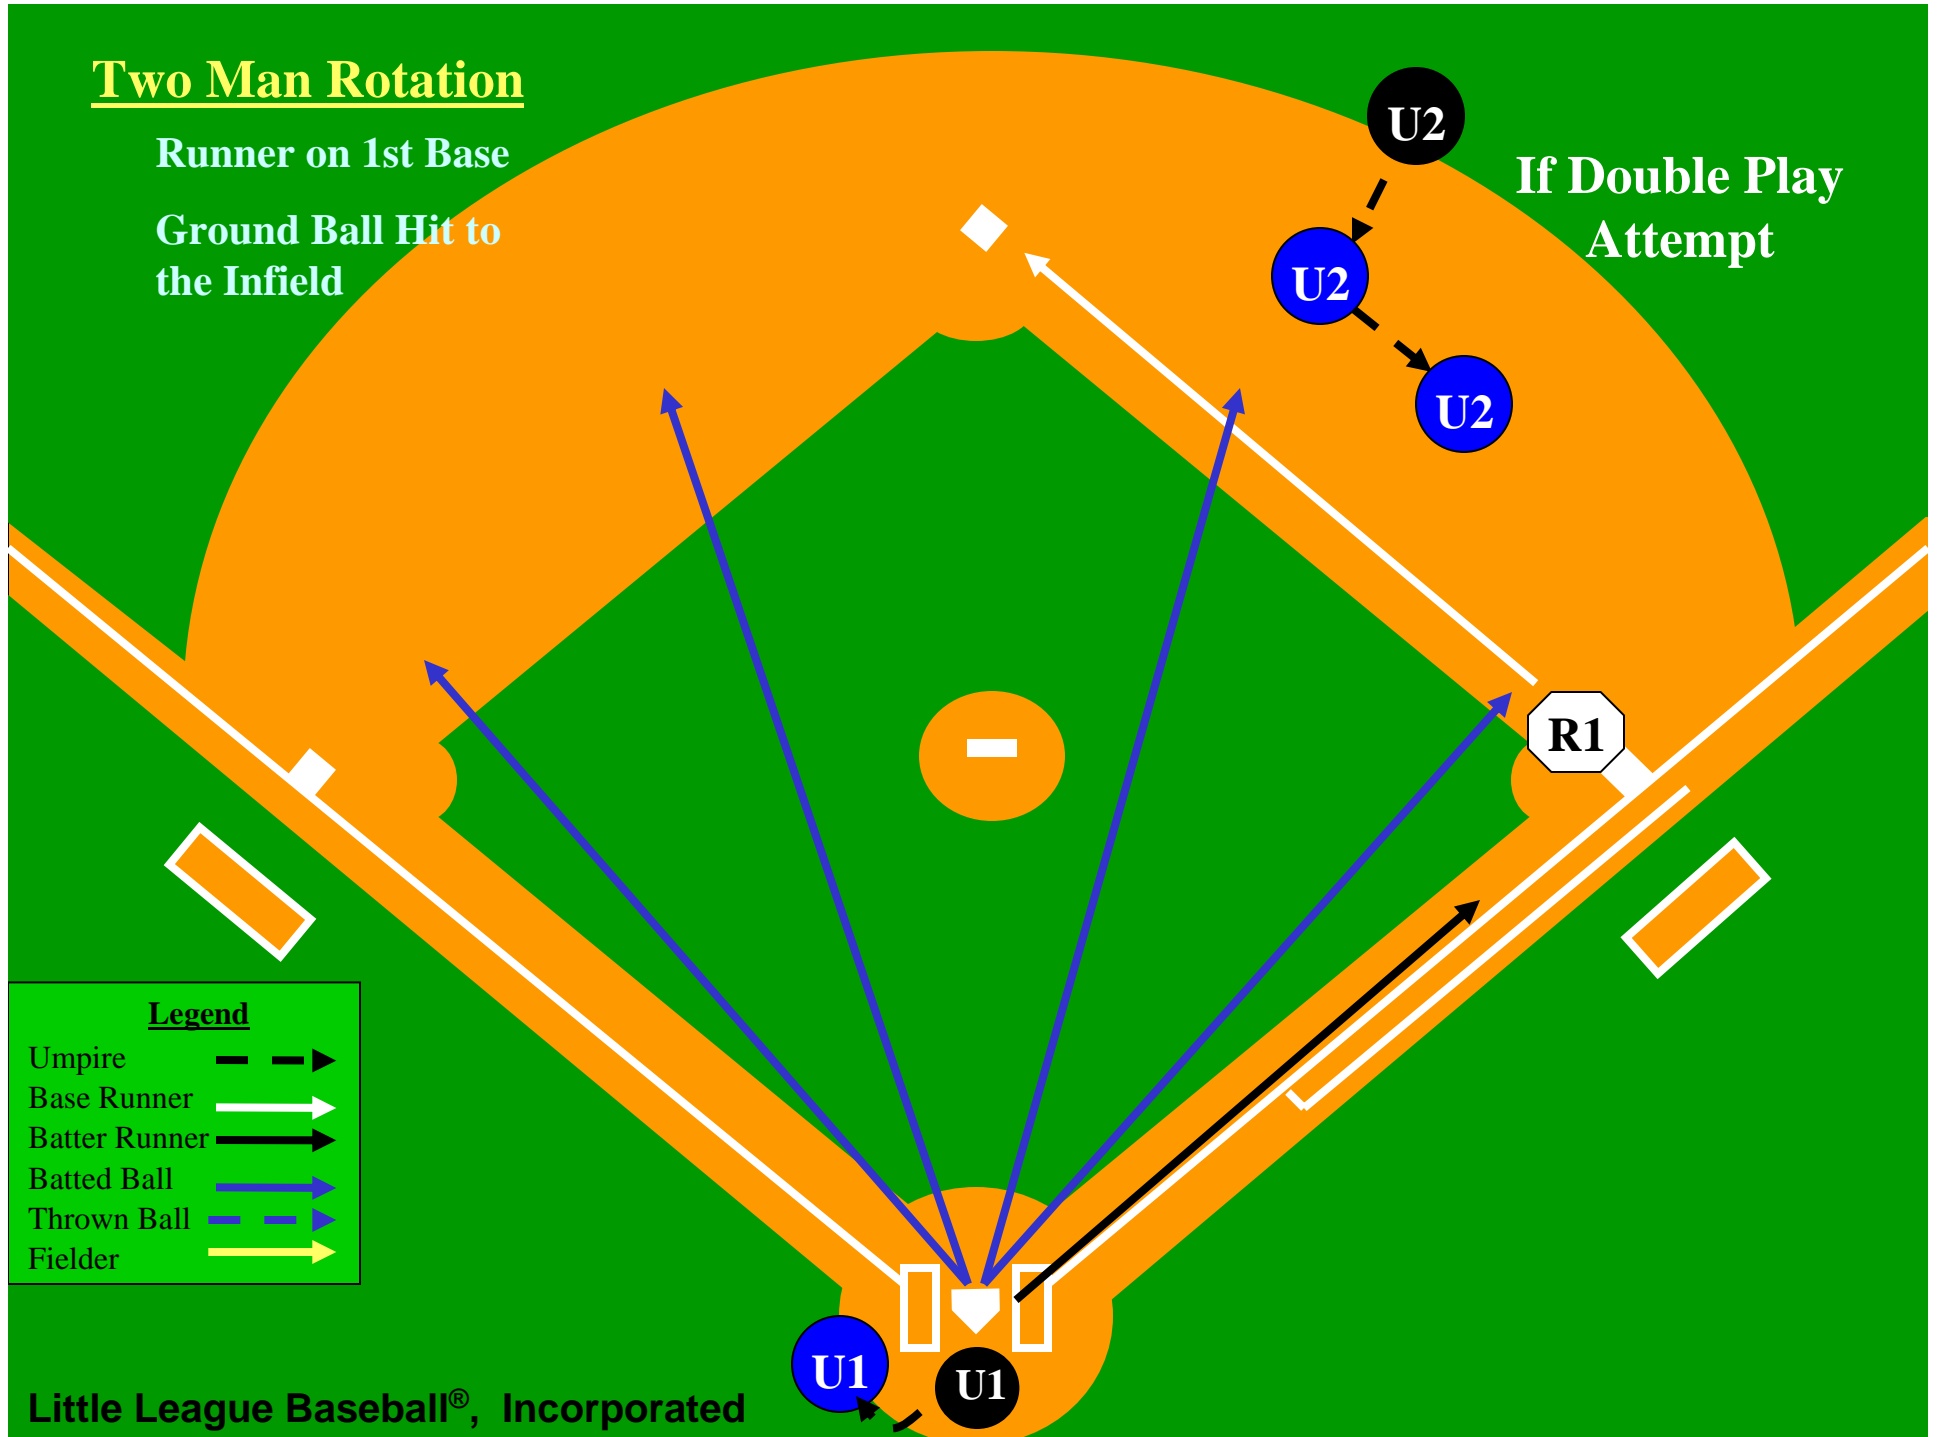

Two Man Rotation

Runner on 1st Base

Ground Ball Hit to
the Infield

If Double Play
Attempt