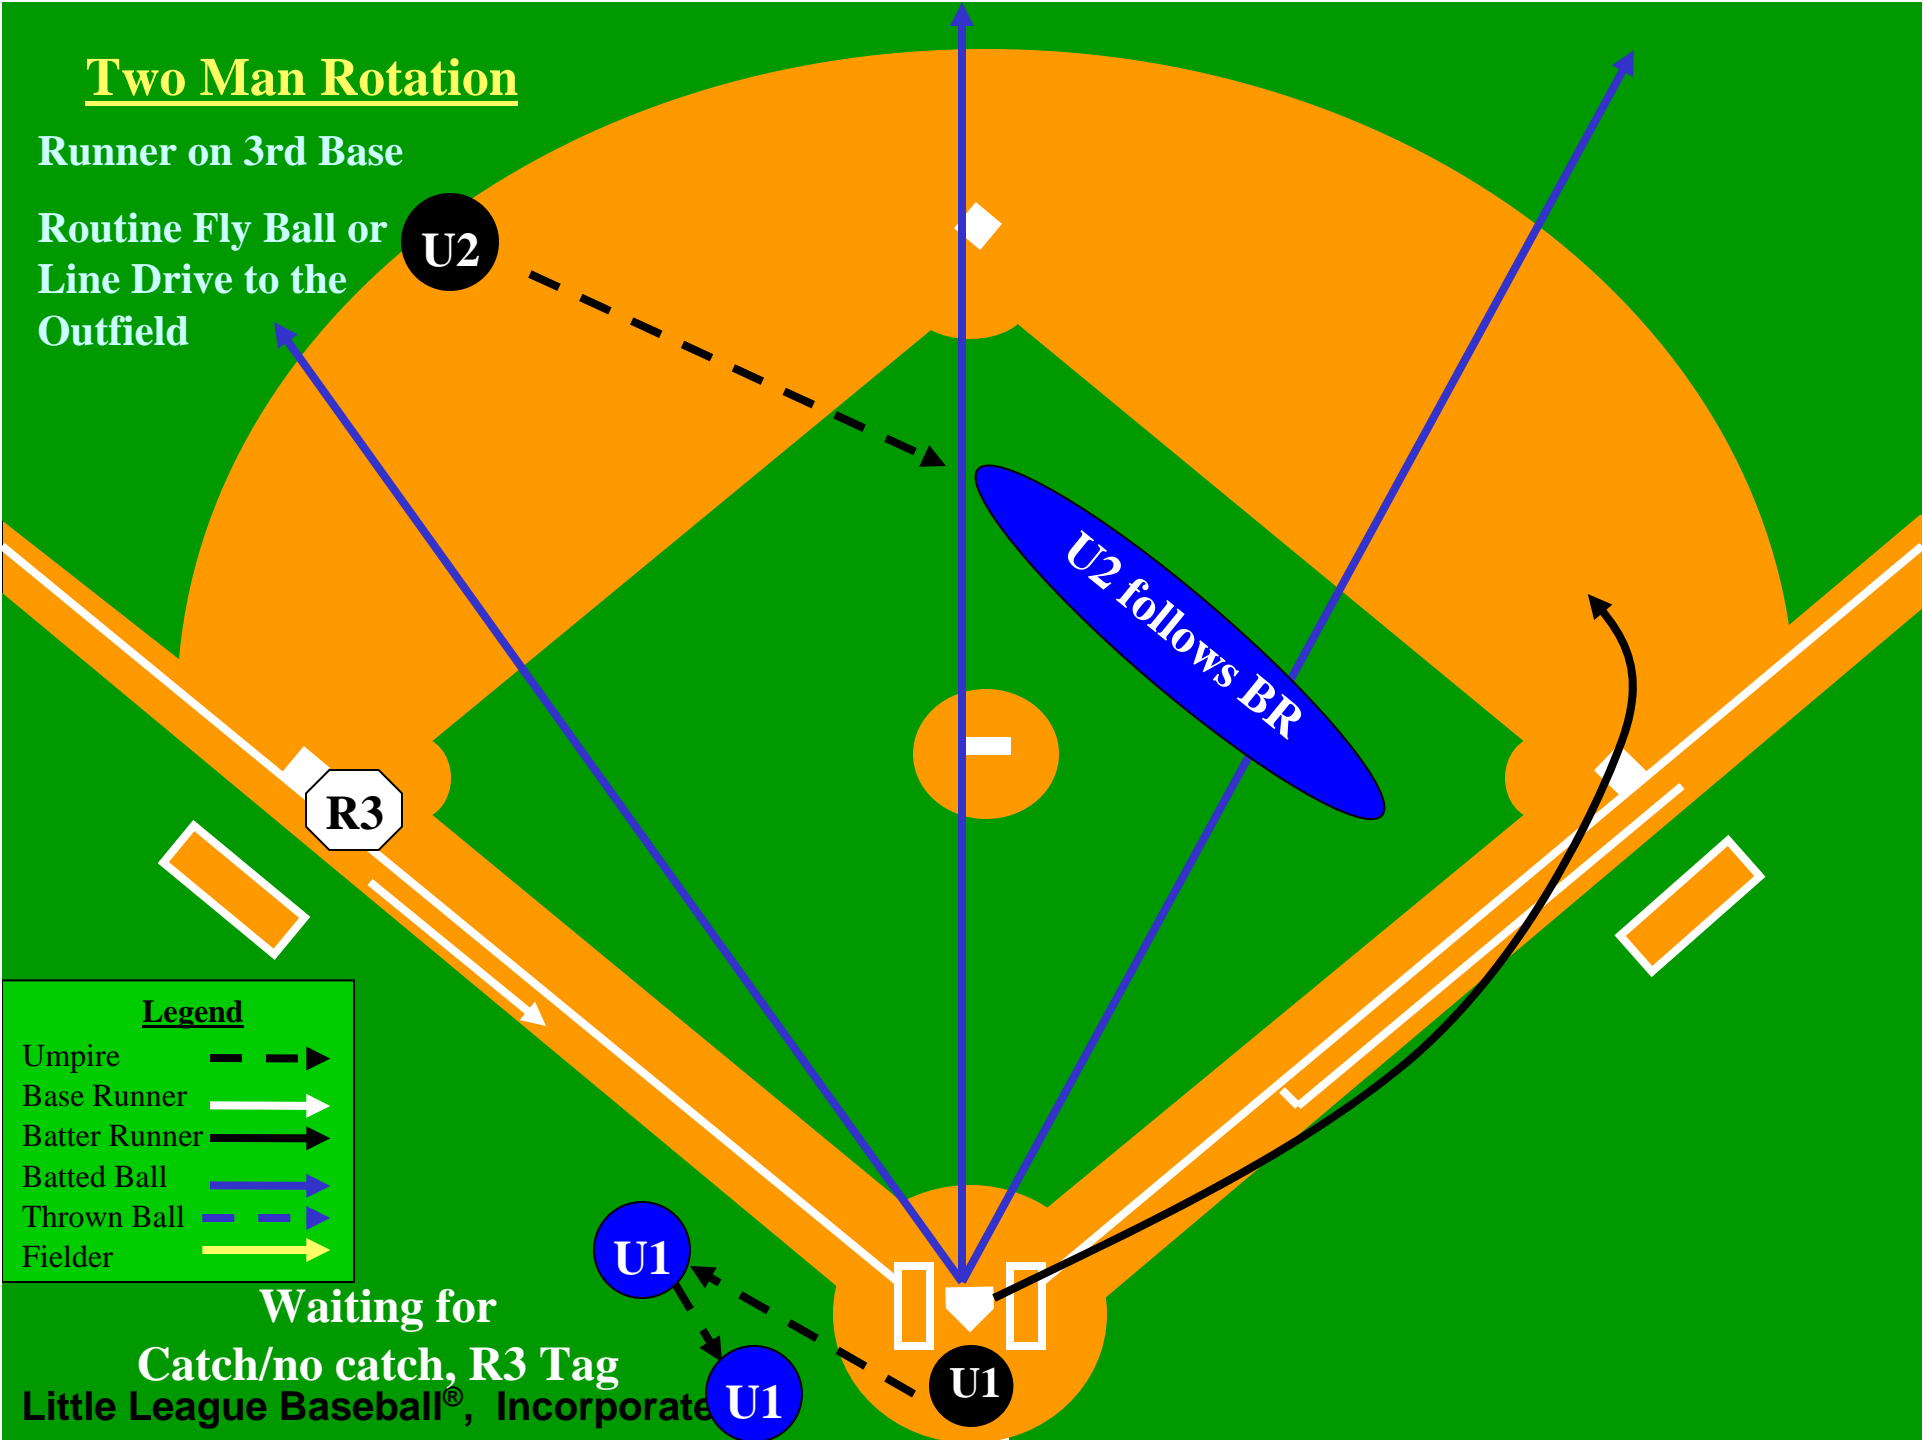

Two Man Rotation

Runner on 3rd Base

Routine Fly Ball or
Line Drive to the
Outfield

U2

R3

U2 follows BR

Legend

- Umpire - - - - ->
- Base Runner - - - - ->
- Batter Runner - - - - ->
- Batted Ball - - - - ->
- Thrown Ball - - - - ->
- Fielder - - - - ->

Waiting for
Catch/no catch, R3 Tag

Little League Baseball®, Incorporated

U1

U1

U1