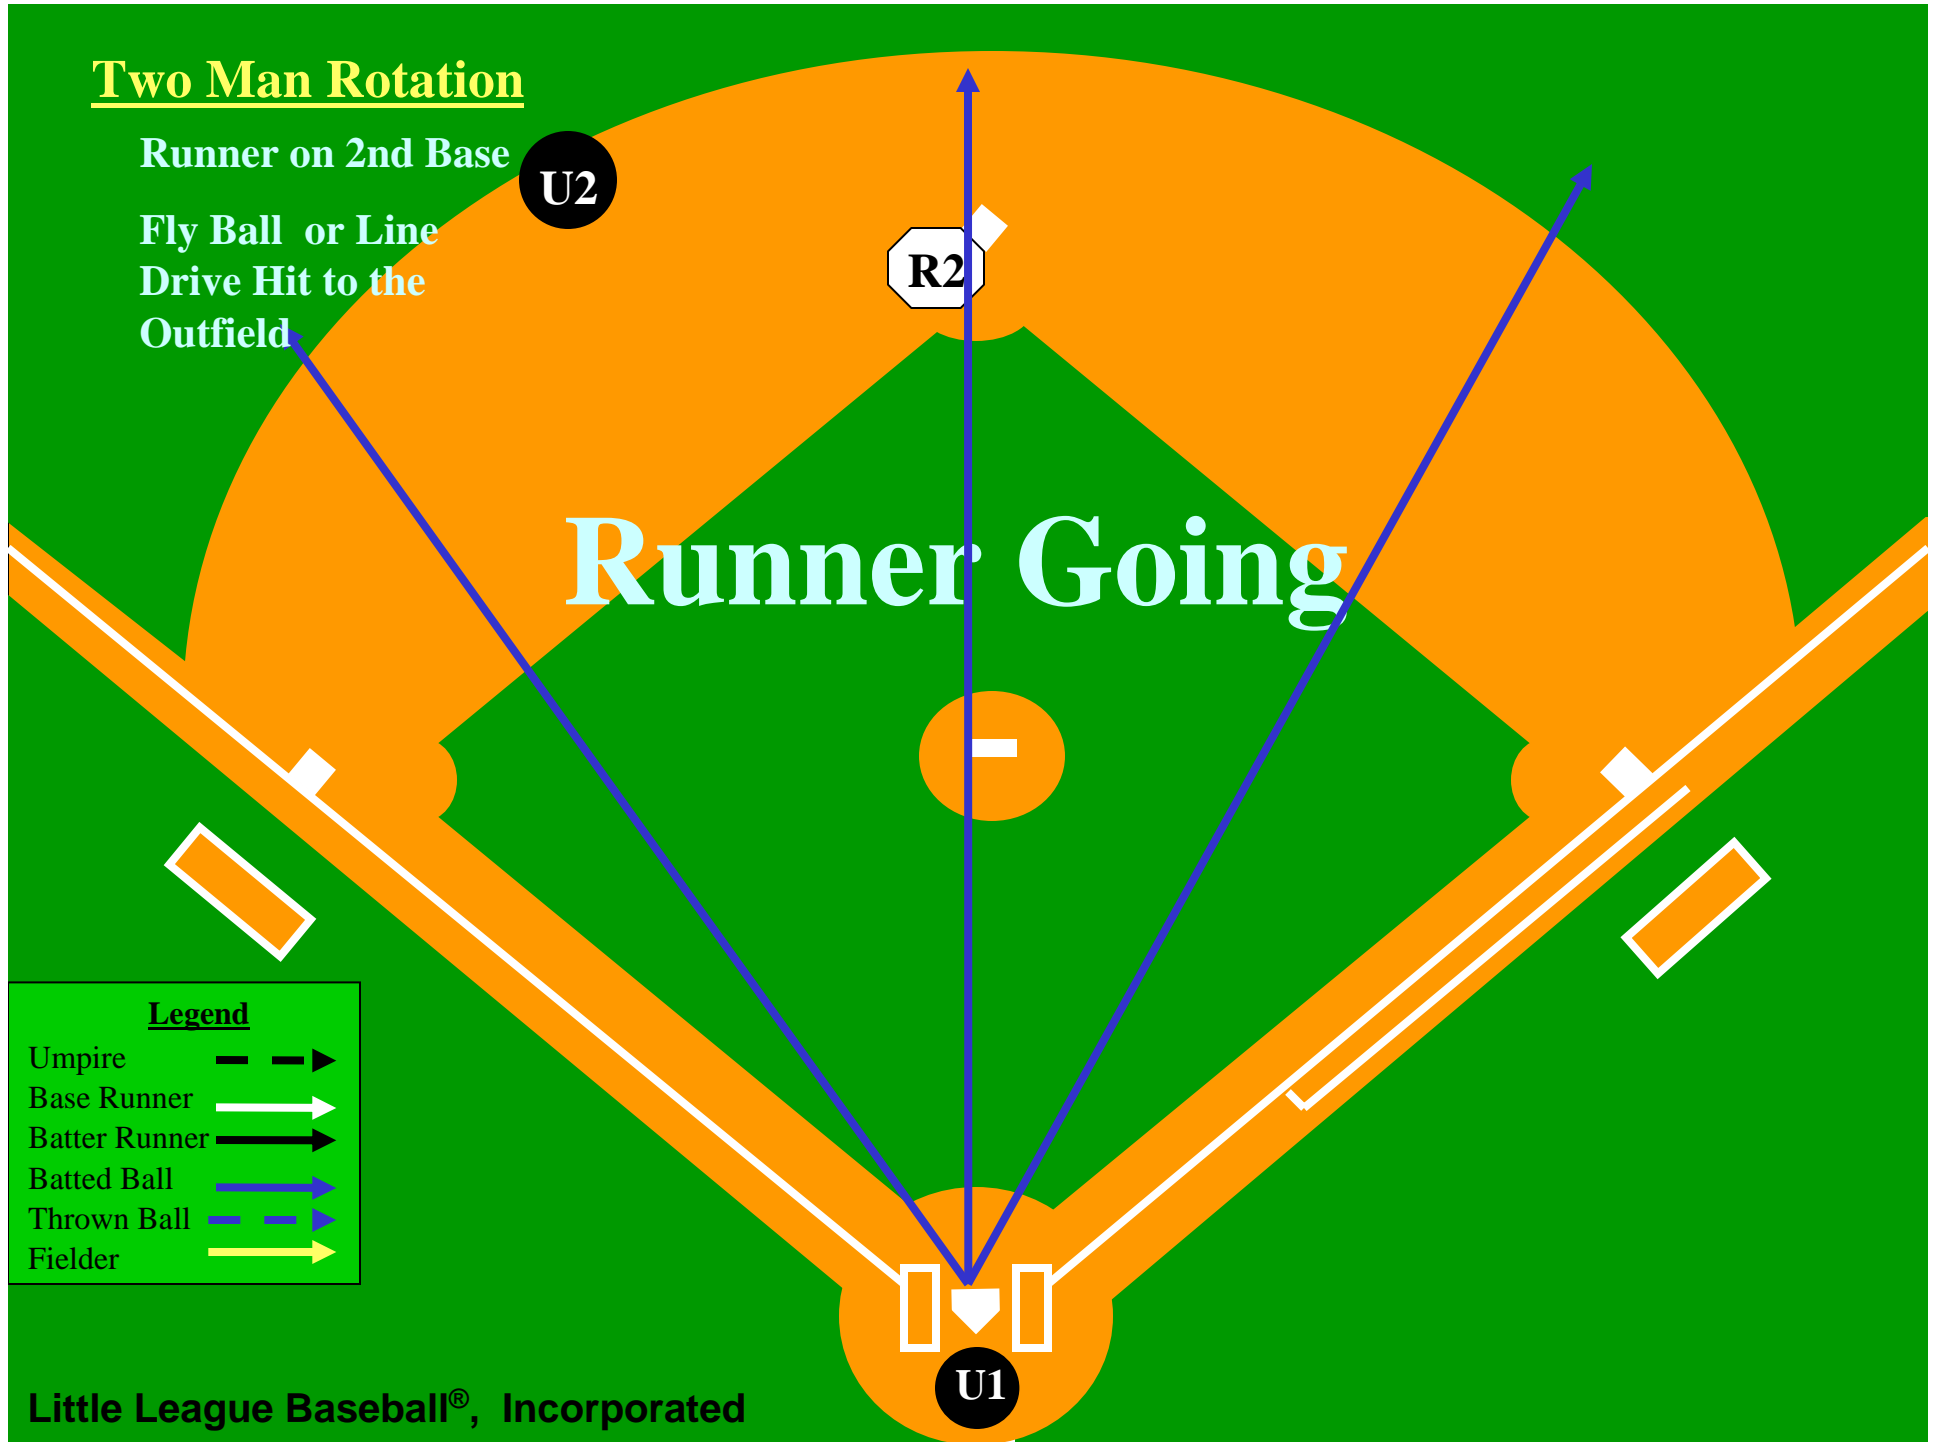

Two Man Rotation

Runner on 2nd Base

U2

Fly Ball or Line
Drive Hit to the
Outfield

R2

Runner Going

U1

Legend

- Umpire
- Base Runner
- Batter Runner
- Batted Ball
- Thrown Ball
- Fielder