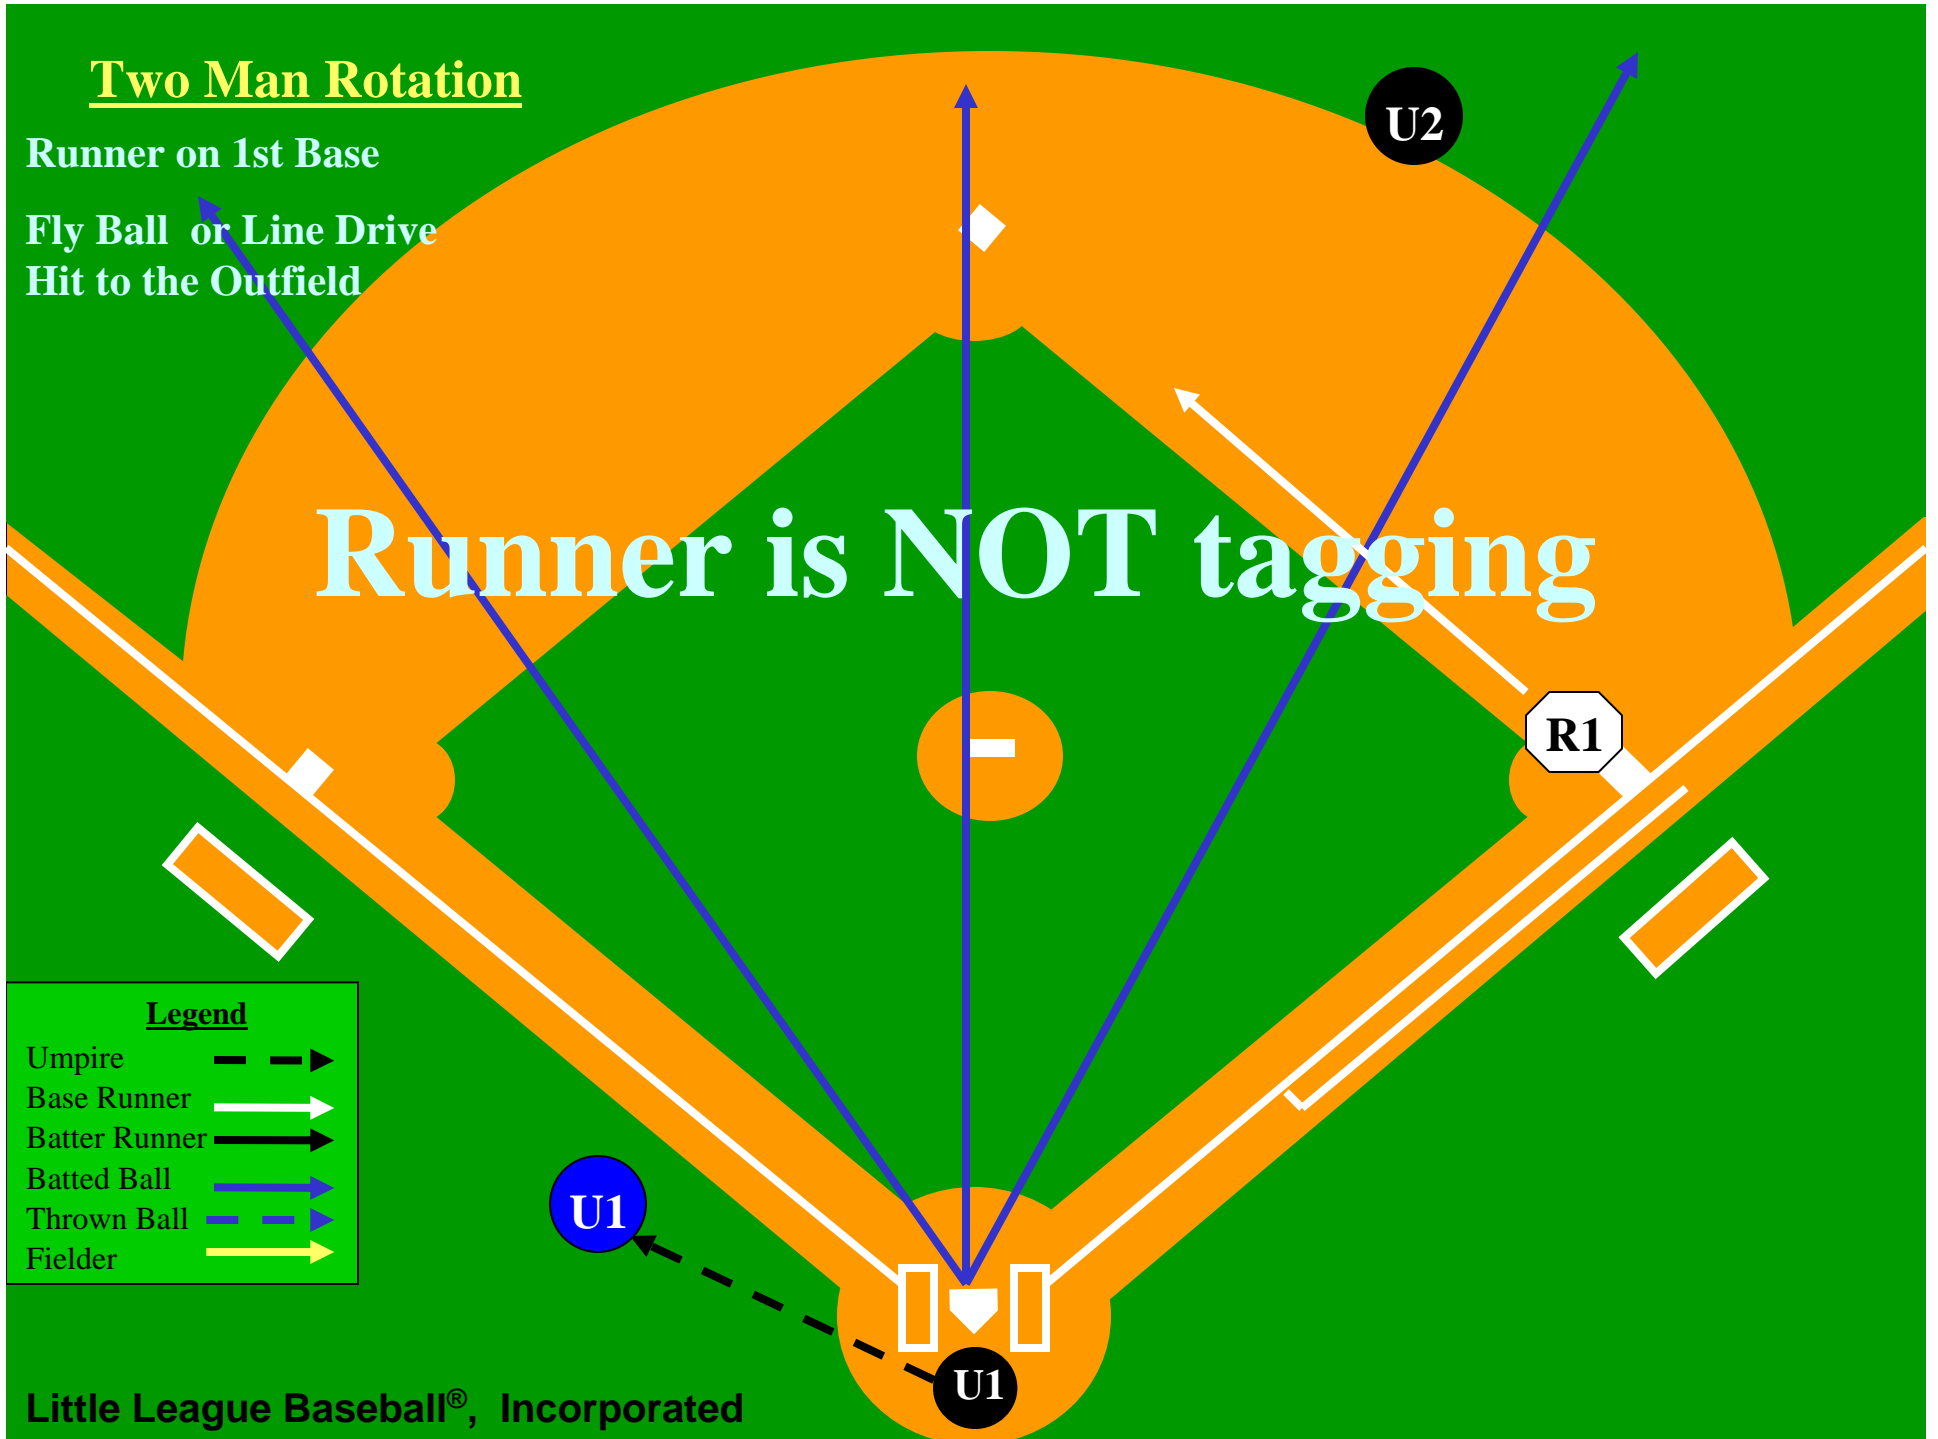

Two Man Rotation

Runner on 1st Base

Fly Ball or Line Drive
Hit to the Outfield

Runner is **NOT** tagging