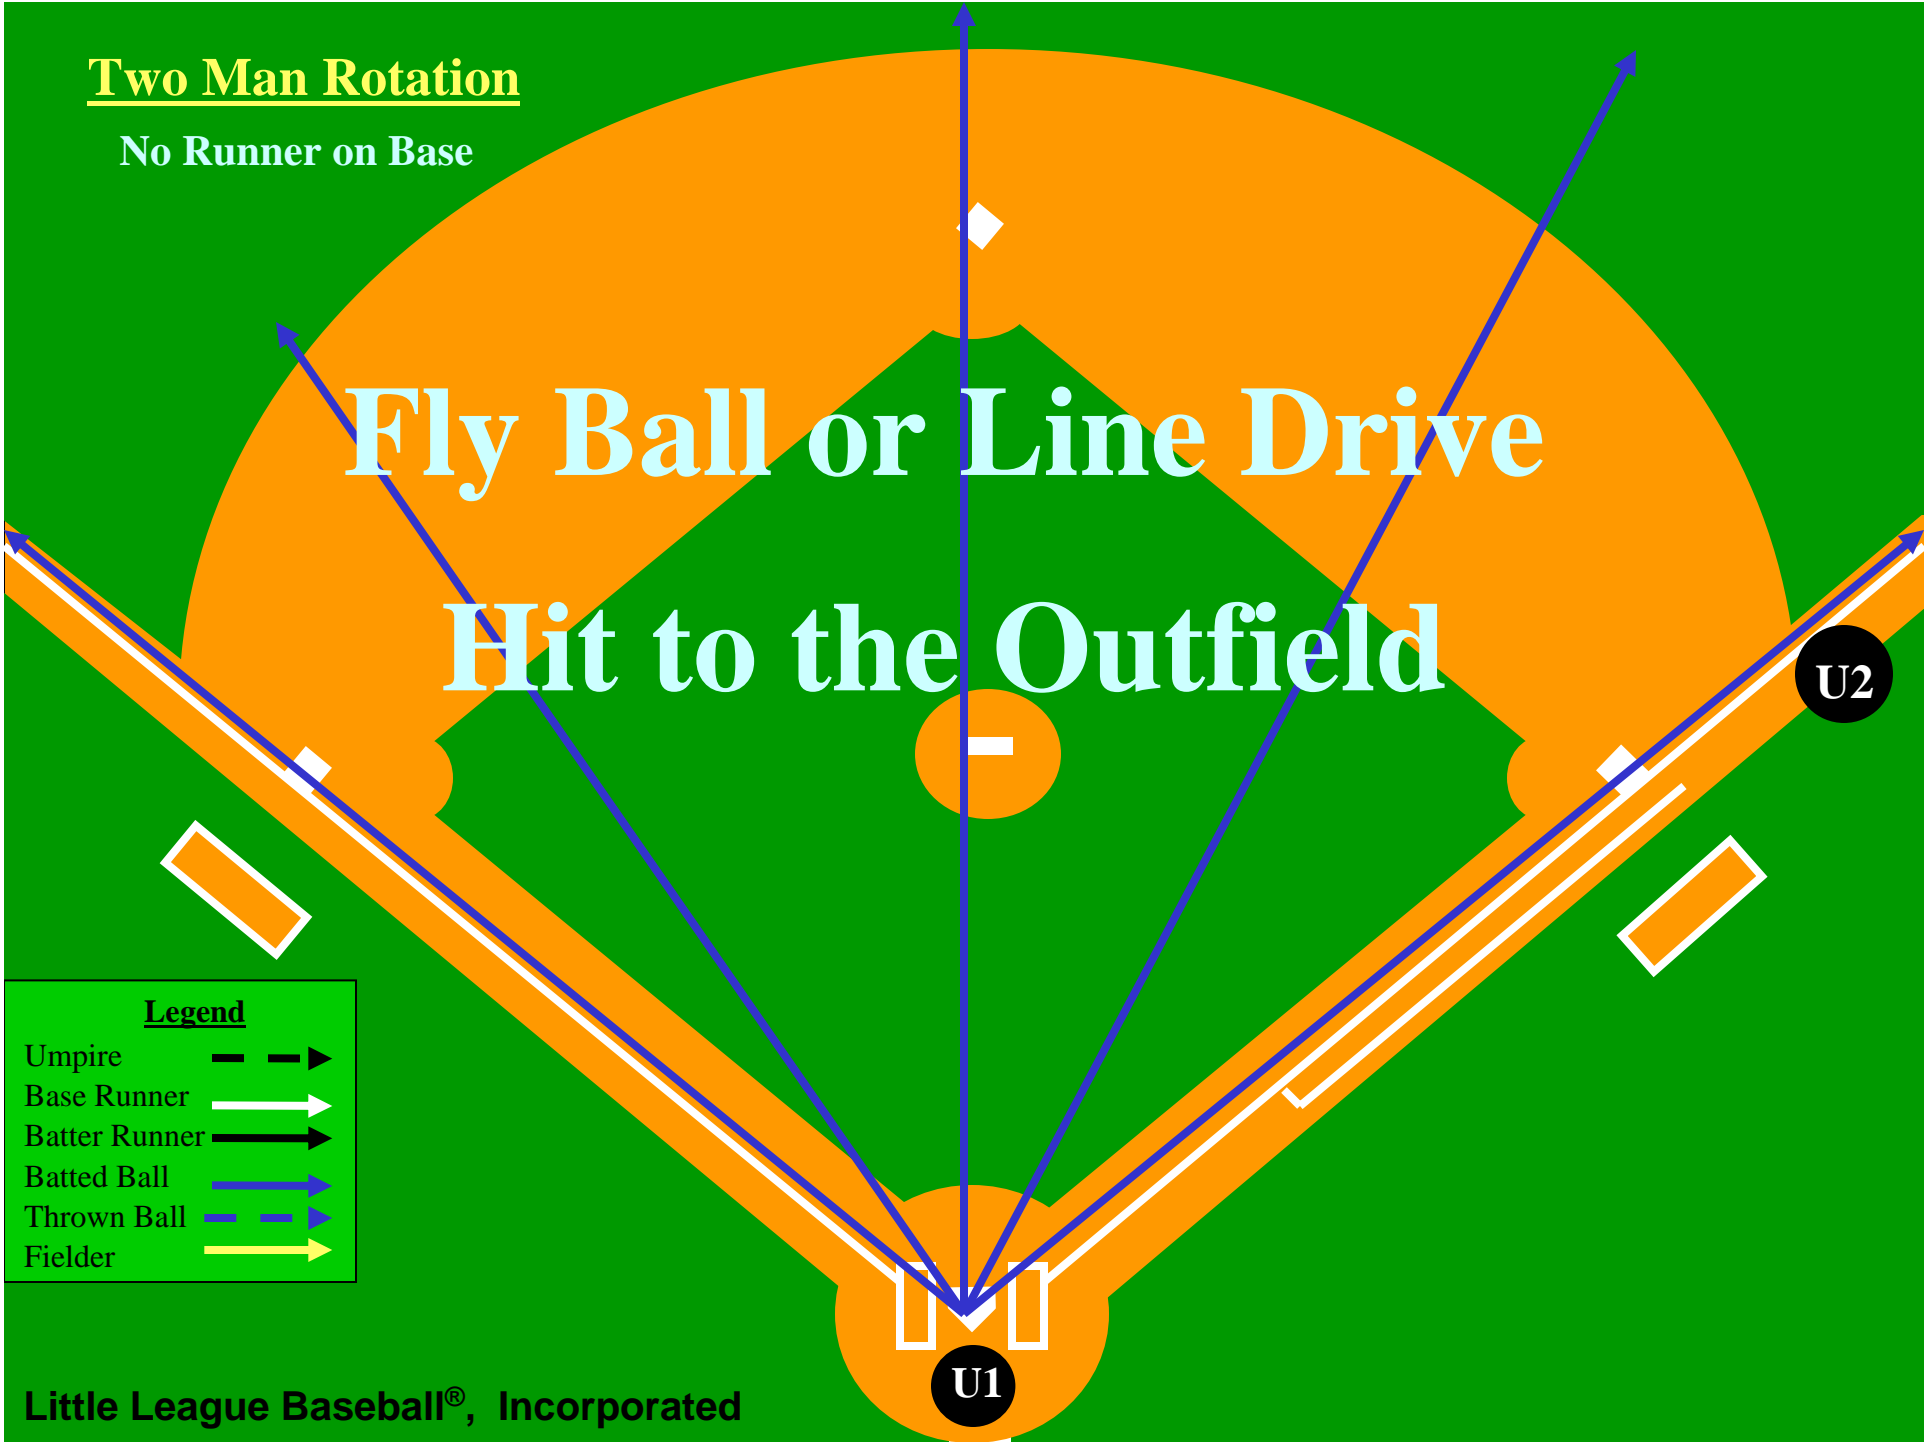

## Two Man Rotation

No Runner on Base

Fly Ball or Line Drive  
Hit to the Outfield

Legend	
Umpire	--->
Base Runner	—>
Batter Runner	—>
Batted Ball	—>
Thrown Ball	—>
Fielder	—>