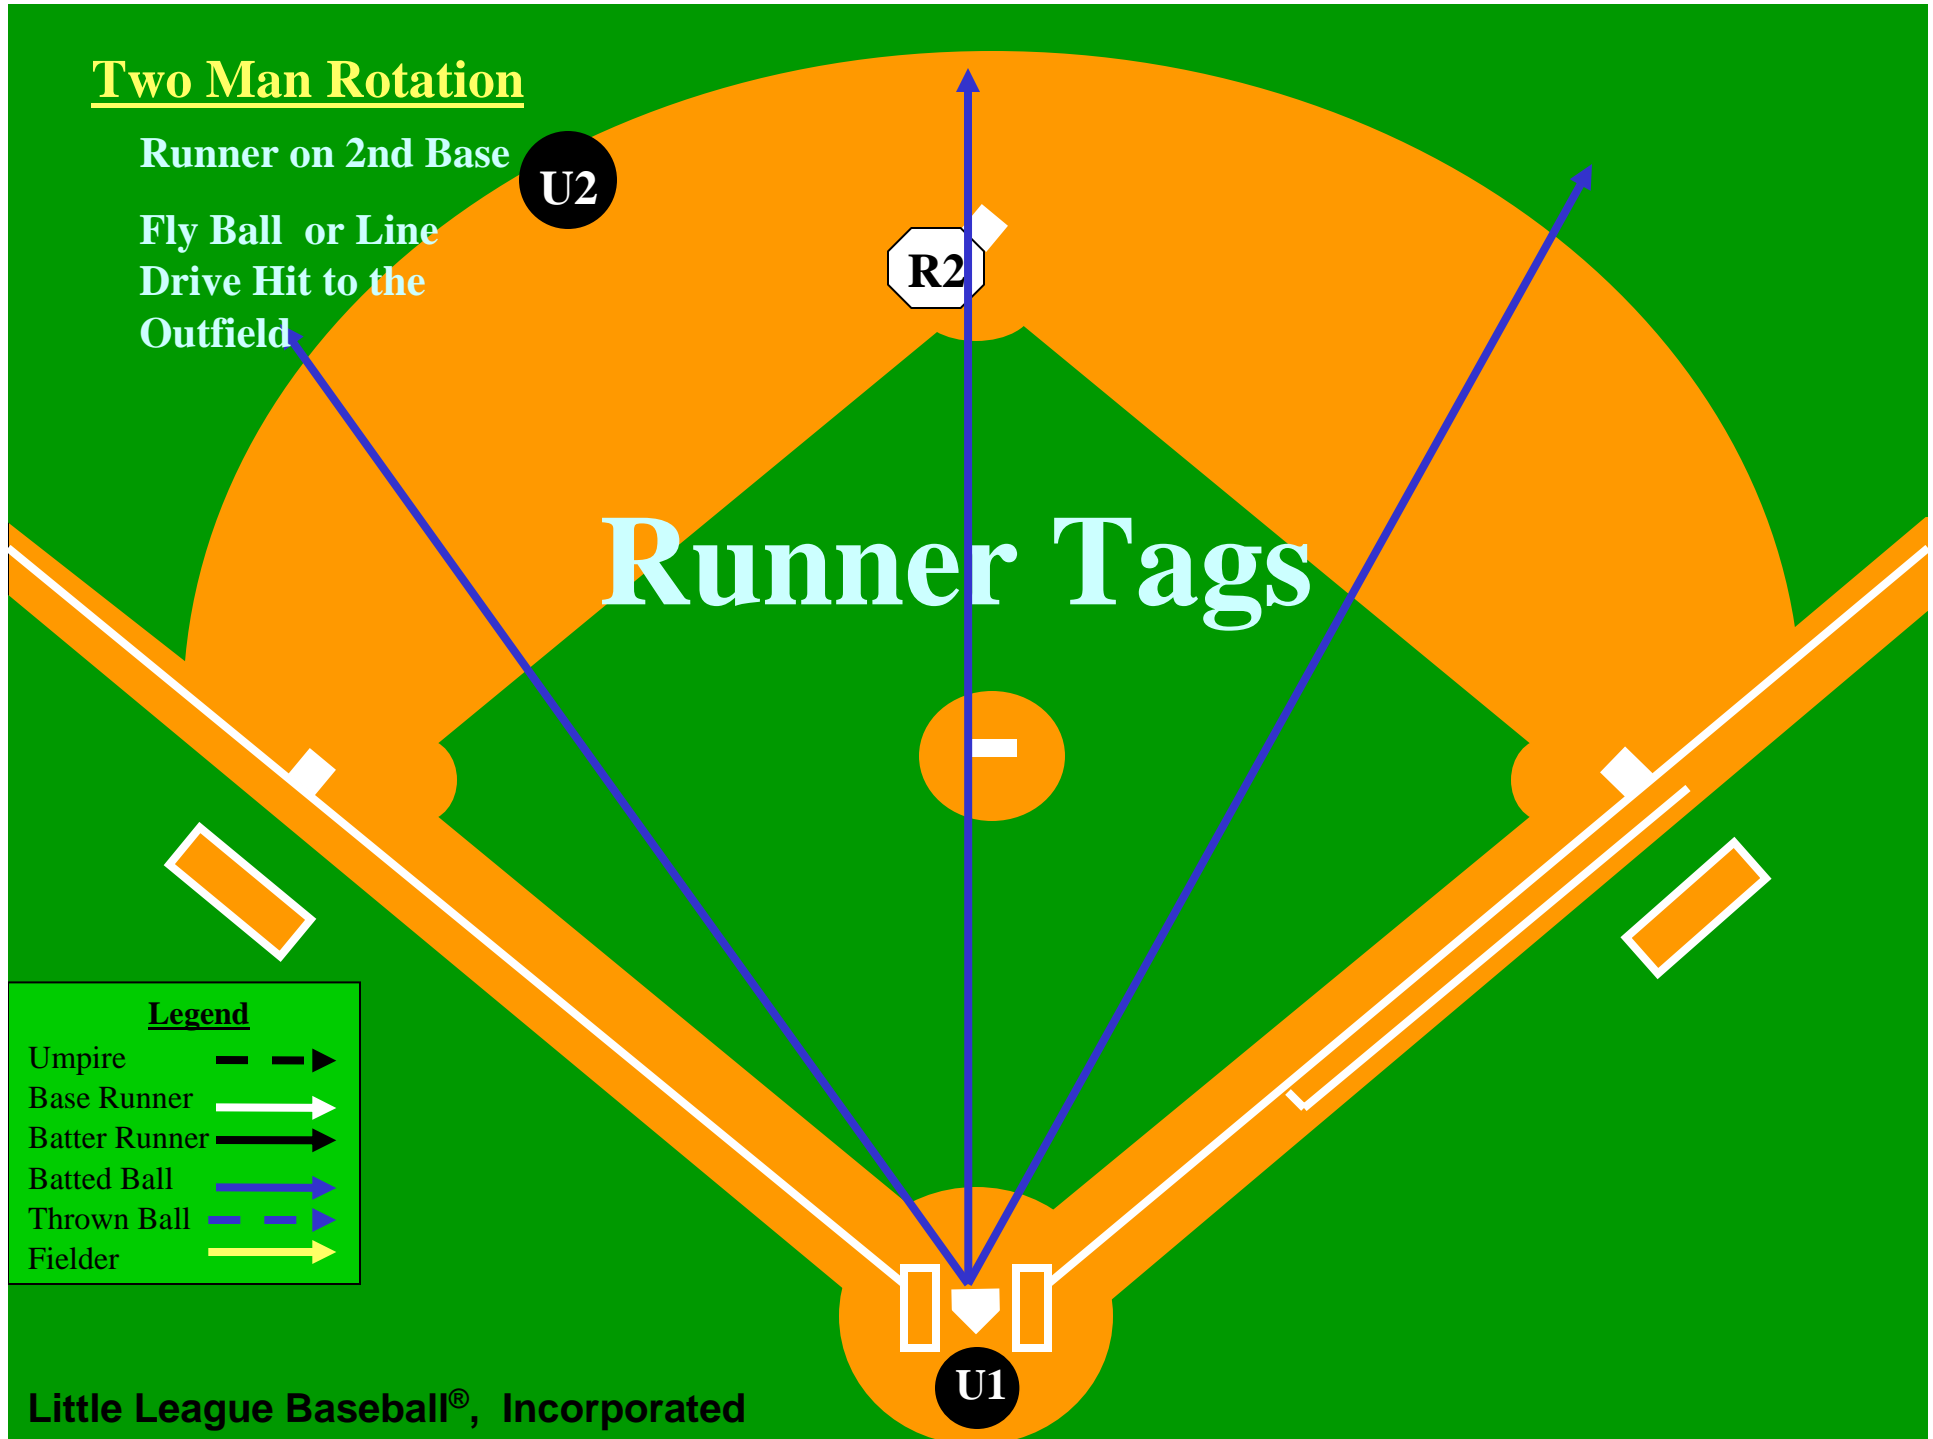

Two Man Rotation

Runner on 2nd Base

U2

Fly Ball or Line
Drive Hit to the
Outfield

R2

Runner Tags

Legend

Umpire	--->
Base Runner	—>
Batter Runner	—>
Batted Ball	—>
Thrown Ball	—>
Fielder	—>

U1